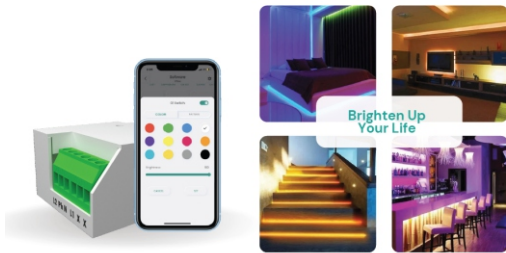

SMART LIGHTING SOLUTIONS

SMART DEVICES
2CH, 4CH & 8CH

IR BLASTER - FOR AC, TV, AVR

RGB & RGB IC CONTROLLER
WITH APP & REMOTE CONTROL

CURTAIN CONTROLLER
FOR BLINDS & CURTAINS

SMART TOUCH
MODULAR SWITCHES

SMART SECURITY
CAMERAS